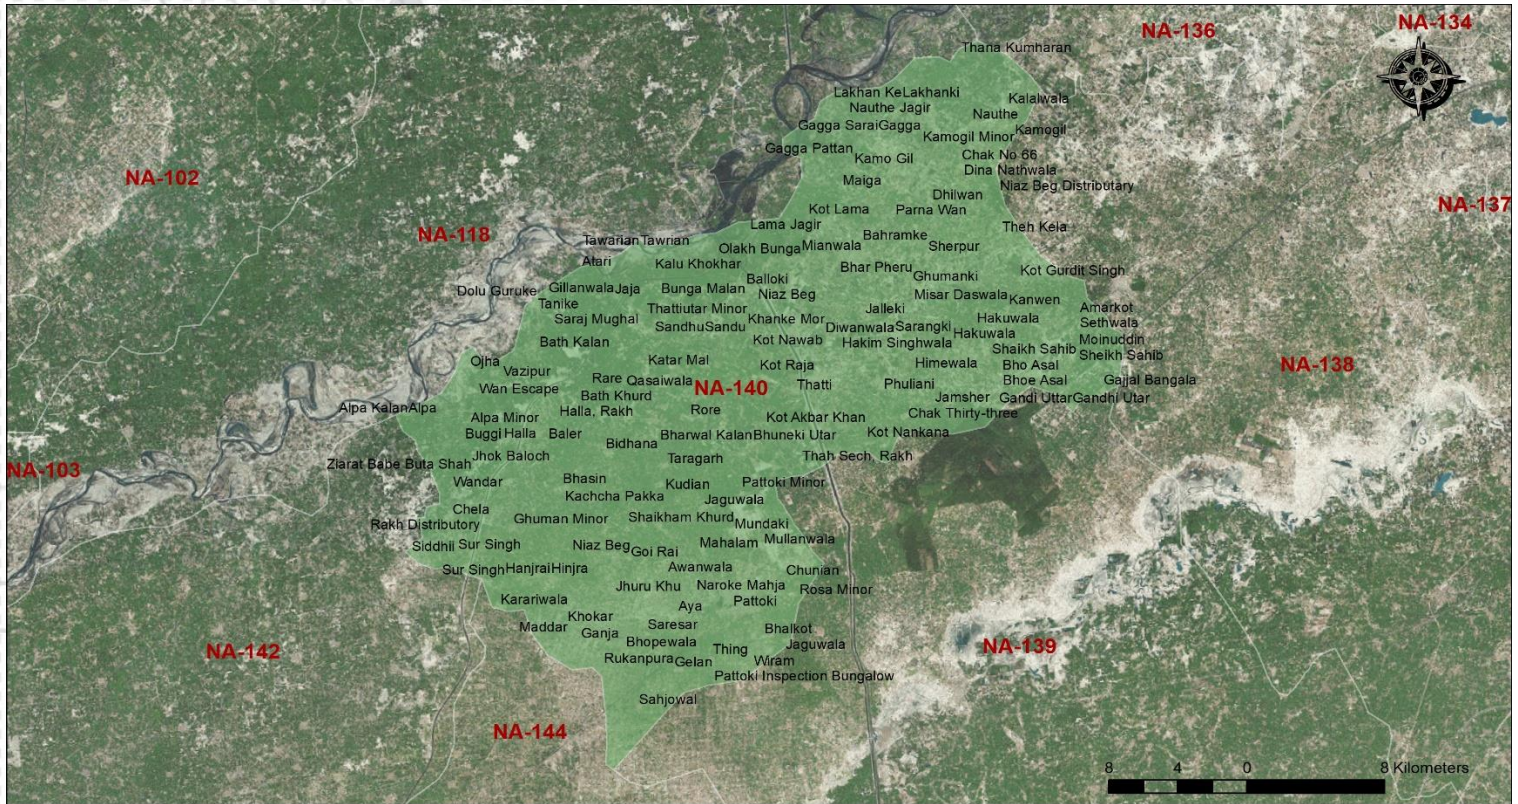

CONSTITUENCY PROFILE

NA-140 KASUR-IV

PUNJAB

CONSTITUENCY POPULATION

898,021

VOTER STATISTICS

Male **273,466**

Female **203,745**

Total **477,211**

53% of the total population are registered as voters

POLLING STATIONS

91 **82** **235** **408**
Male Female Combined Total

Number of polling stations where registered voters exceed 1,200 **158**

POLLING BOOTHS

609 **492** **1,101**
Male Female Total

AVERAGE VOTER AT POLLING STATION **1,170** AVERAGE VOTER AT POLLING BOOTH **433**

LIST OF CONTESTING CANDIDATES

#	Name	Name of Political Party
1	Dilshad Ali	Tehreek-e-Labbaik Islam
2	Rana Tanveer Riaz Khan	Tehreek-e-Labbaik Pakistan
3	Rana Muhammad Hayat Khan	Pakistan Muslim League (Nawaz)
4	Sardar Talib Hassan Nakkai	Pakistan Tehreek-e-Insaf
5	Sardar Faiz Ellahi	Independent
6	Sardar Muhammad Asif Nakai	Independent
7	Sardar Muhammad Atif Nakai	Independent
8	Faisal Hayat	Pakistan Tehreek-e-Insaf Nazriati
9	Muhammad Arshad Saqi	Independent
10	Muhammad Ramzan	Muttahidda Majlis-e-Amal Pakistan
11	Maqsood Ahmad Khan	Pakistan Peoples Party Parliamentarians
12	Nasir Ali	Independent